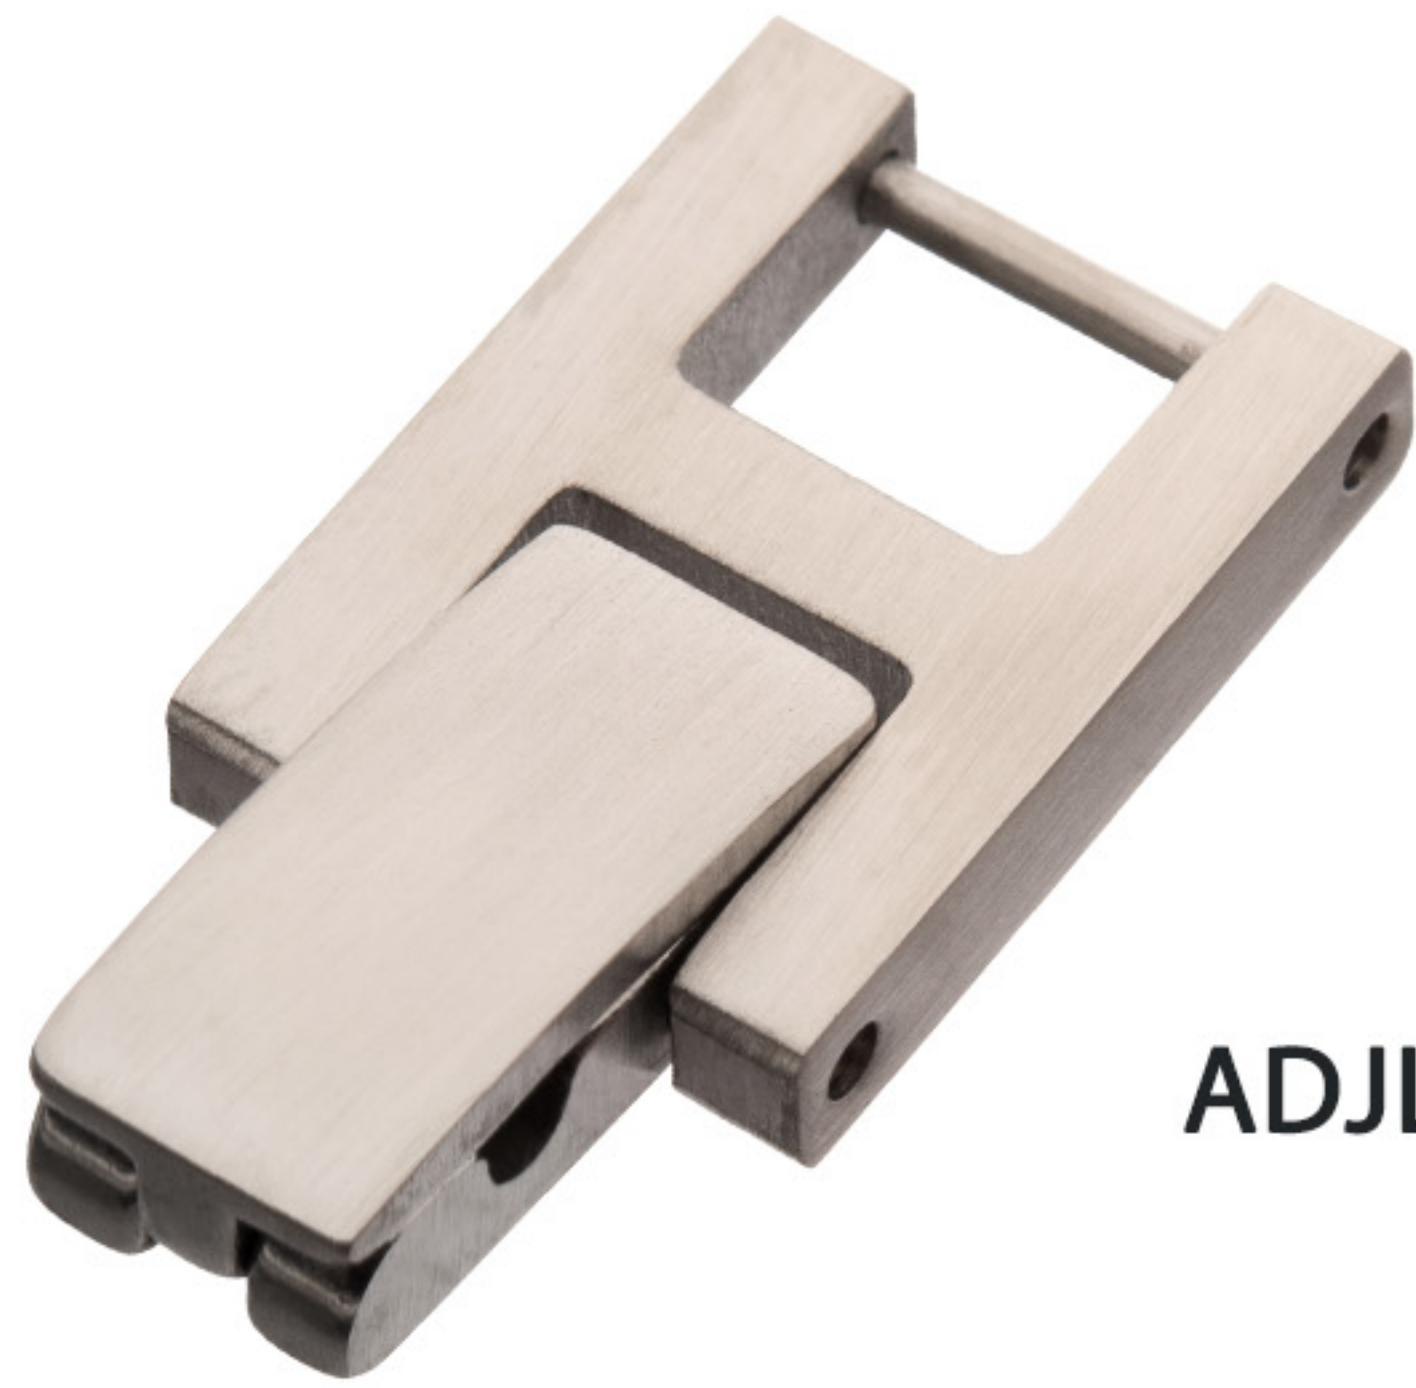

SIZE MATTERS!

Easily accommodate any size with
Self-Adjustable Links.

10.35mm Wide Black
IP Bracelet Extender
with Fold Over Link Clasp

11.9mm Wide Black IP Bracelet
Extender with Fold Over Link Clasp

Brushed Steel Tubular
Adjustable Link

Order multiple self-adjustable links to fit these bracelets to even the largest of wrists.
New Half-Size Rings available: 9.5, 10.5 and 11.5

www.inox-us.com/size-matters

MEN'S JEWELRY THAT FITS!

BRACELET EXTENDERS

This contact sheet details the bracelets that are available to be ordered with additional links.
The additional link will add ½ inch to the selected bracelet.

*Stainless Steel Matte Finish
Bracelet Extender with Fold Over Link Clasp*

ADJLINK838M

*Gun Metal IP Steel Matte Finish
Bracelet Extender with Fold Over Link Clasp*

ADJLINK836GM

ADJLINK838M - PERFECT FIT:

*Stainless Steel Matte Finish Link Bracelet with
Meteorite, Cask Wood & Black Dinosaur Bone Inlay*