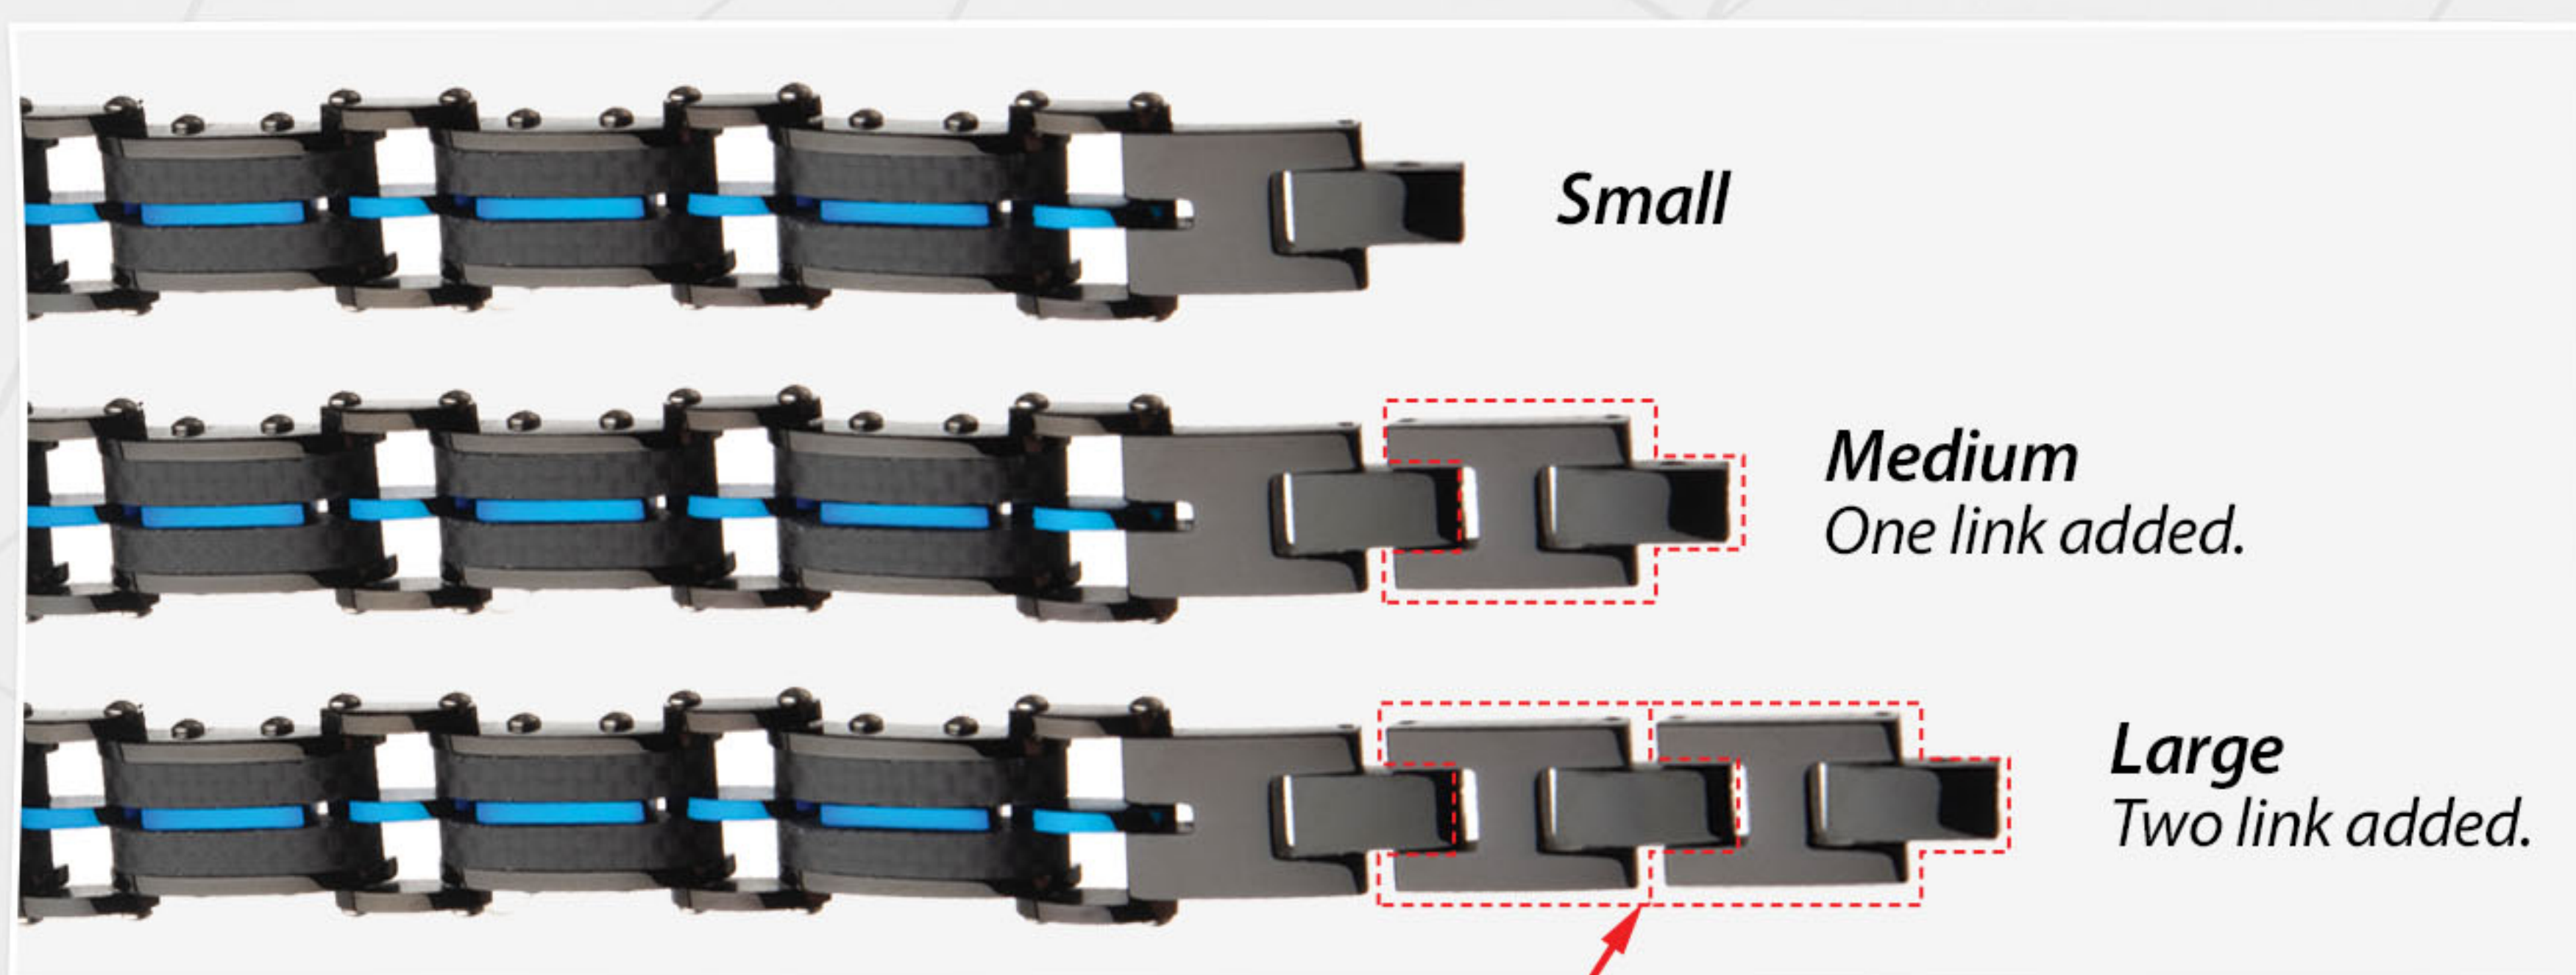

SIZE MATTERS!

Easily accommodate any size with
Self-Adjustable Links.

10.35mm Wide Black
IP Bracelet Extender
with Fold Over Link Clasp

11.9mm Wide Black IP Bracelet
Extender with Fold Over Link Clasp

Brushed Steel Tubular
Adjustable Link

Order multiple self-adjustable links to fit these bracelets to even the largest of wrists.
New Half-Size Rings available: 9.5, 10.5 and 11.5

www.inox-us.com/size-matters

MEN'S JEWELRY THAT FITS!

BRACELET EXTENDERS

This contact sheet details the bracelets that are available to be ordered with additional links.
The additional link will add ½ inch to the selected bracelet.

*Stainless Steel Matte Finish
Bracelet Extender with Fold Over Link Clasp*